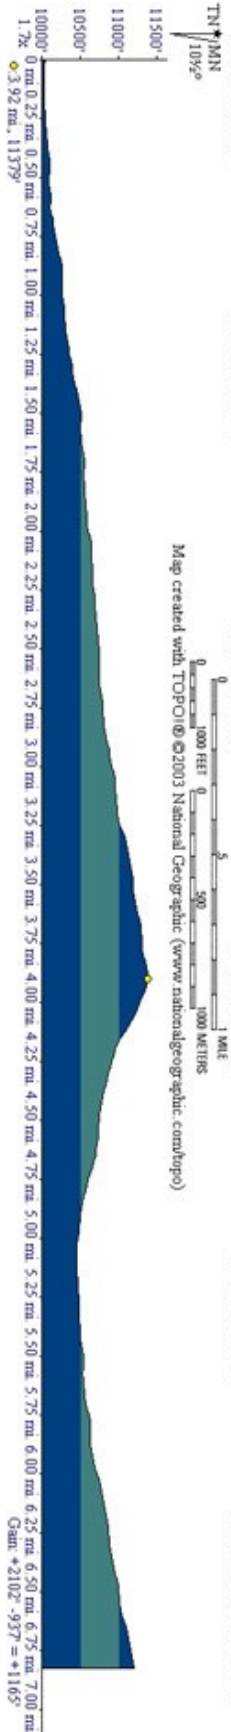

12 - PENNSYLVANIA CREEK ROAD OHV - FDR 611
Map created with TOPOI ©2000 Wildflower Productions (www.topo.com)

Map created with TOPOI ©2003 National Geographic (www.nationalgeographic.com/topo)