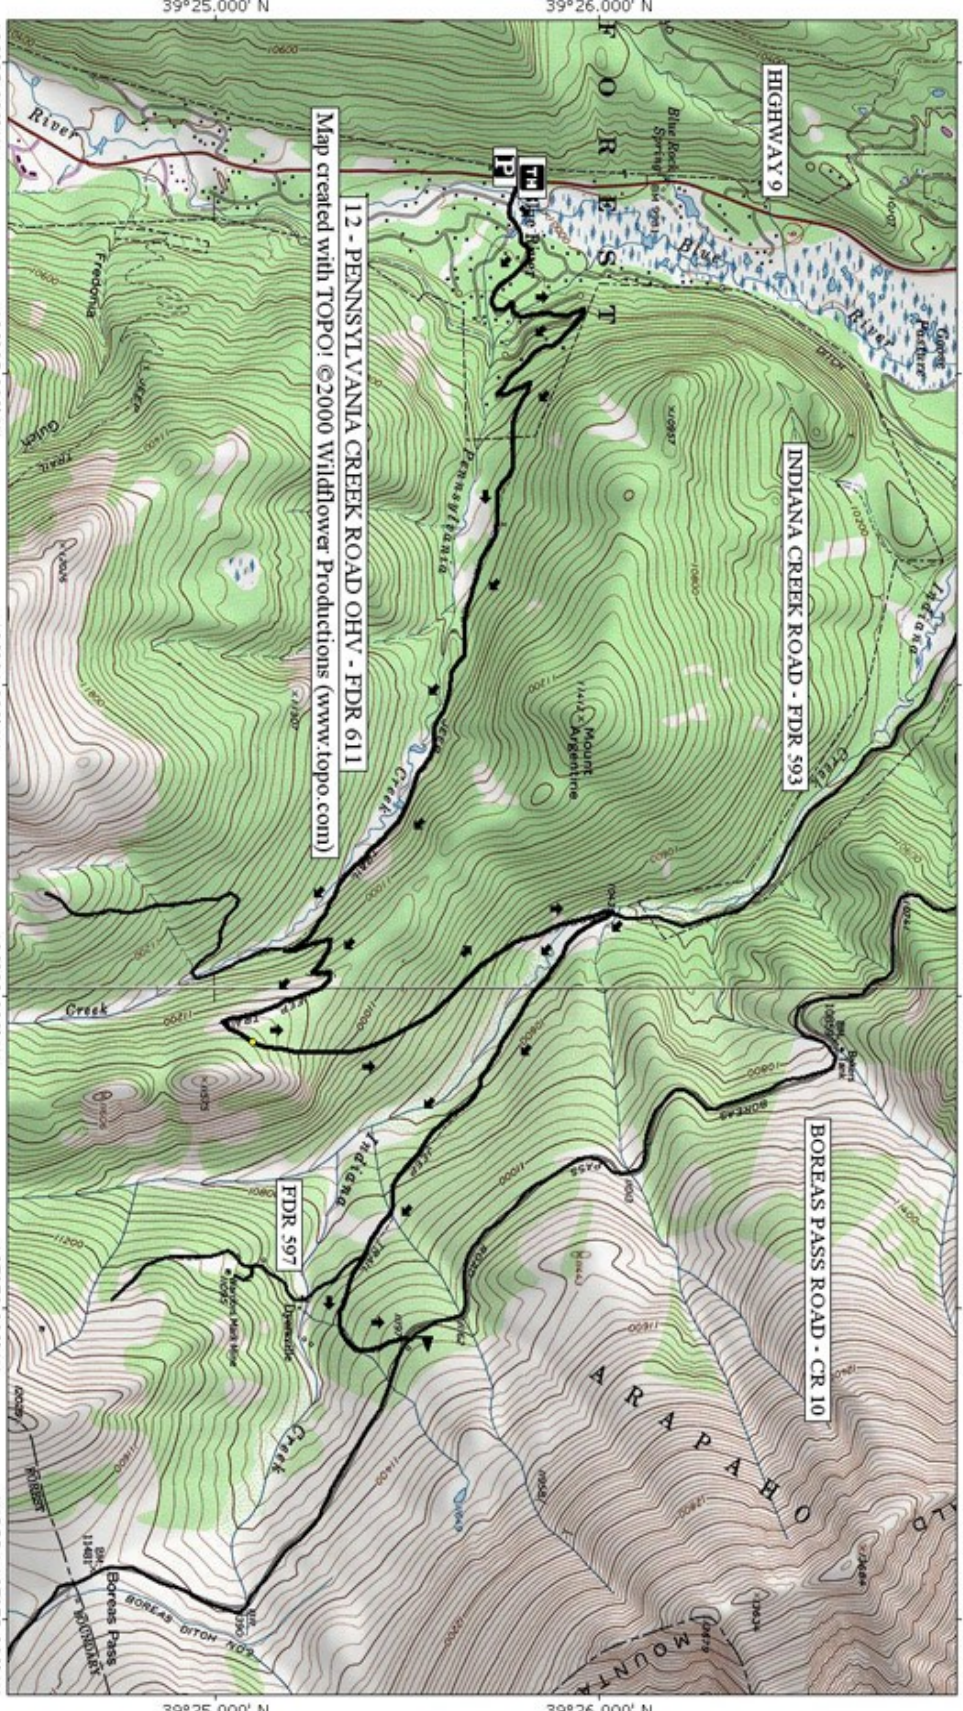

12 - PENNSYLVANIA CREEK ROAD OHV - FDR 611
Map created with TOPOI ©2000 Wildflower Productions (www.topo.com)

Map created with TOPOI ©2003 National Geographic (www.nationalgeographic.com/topo)